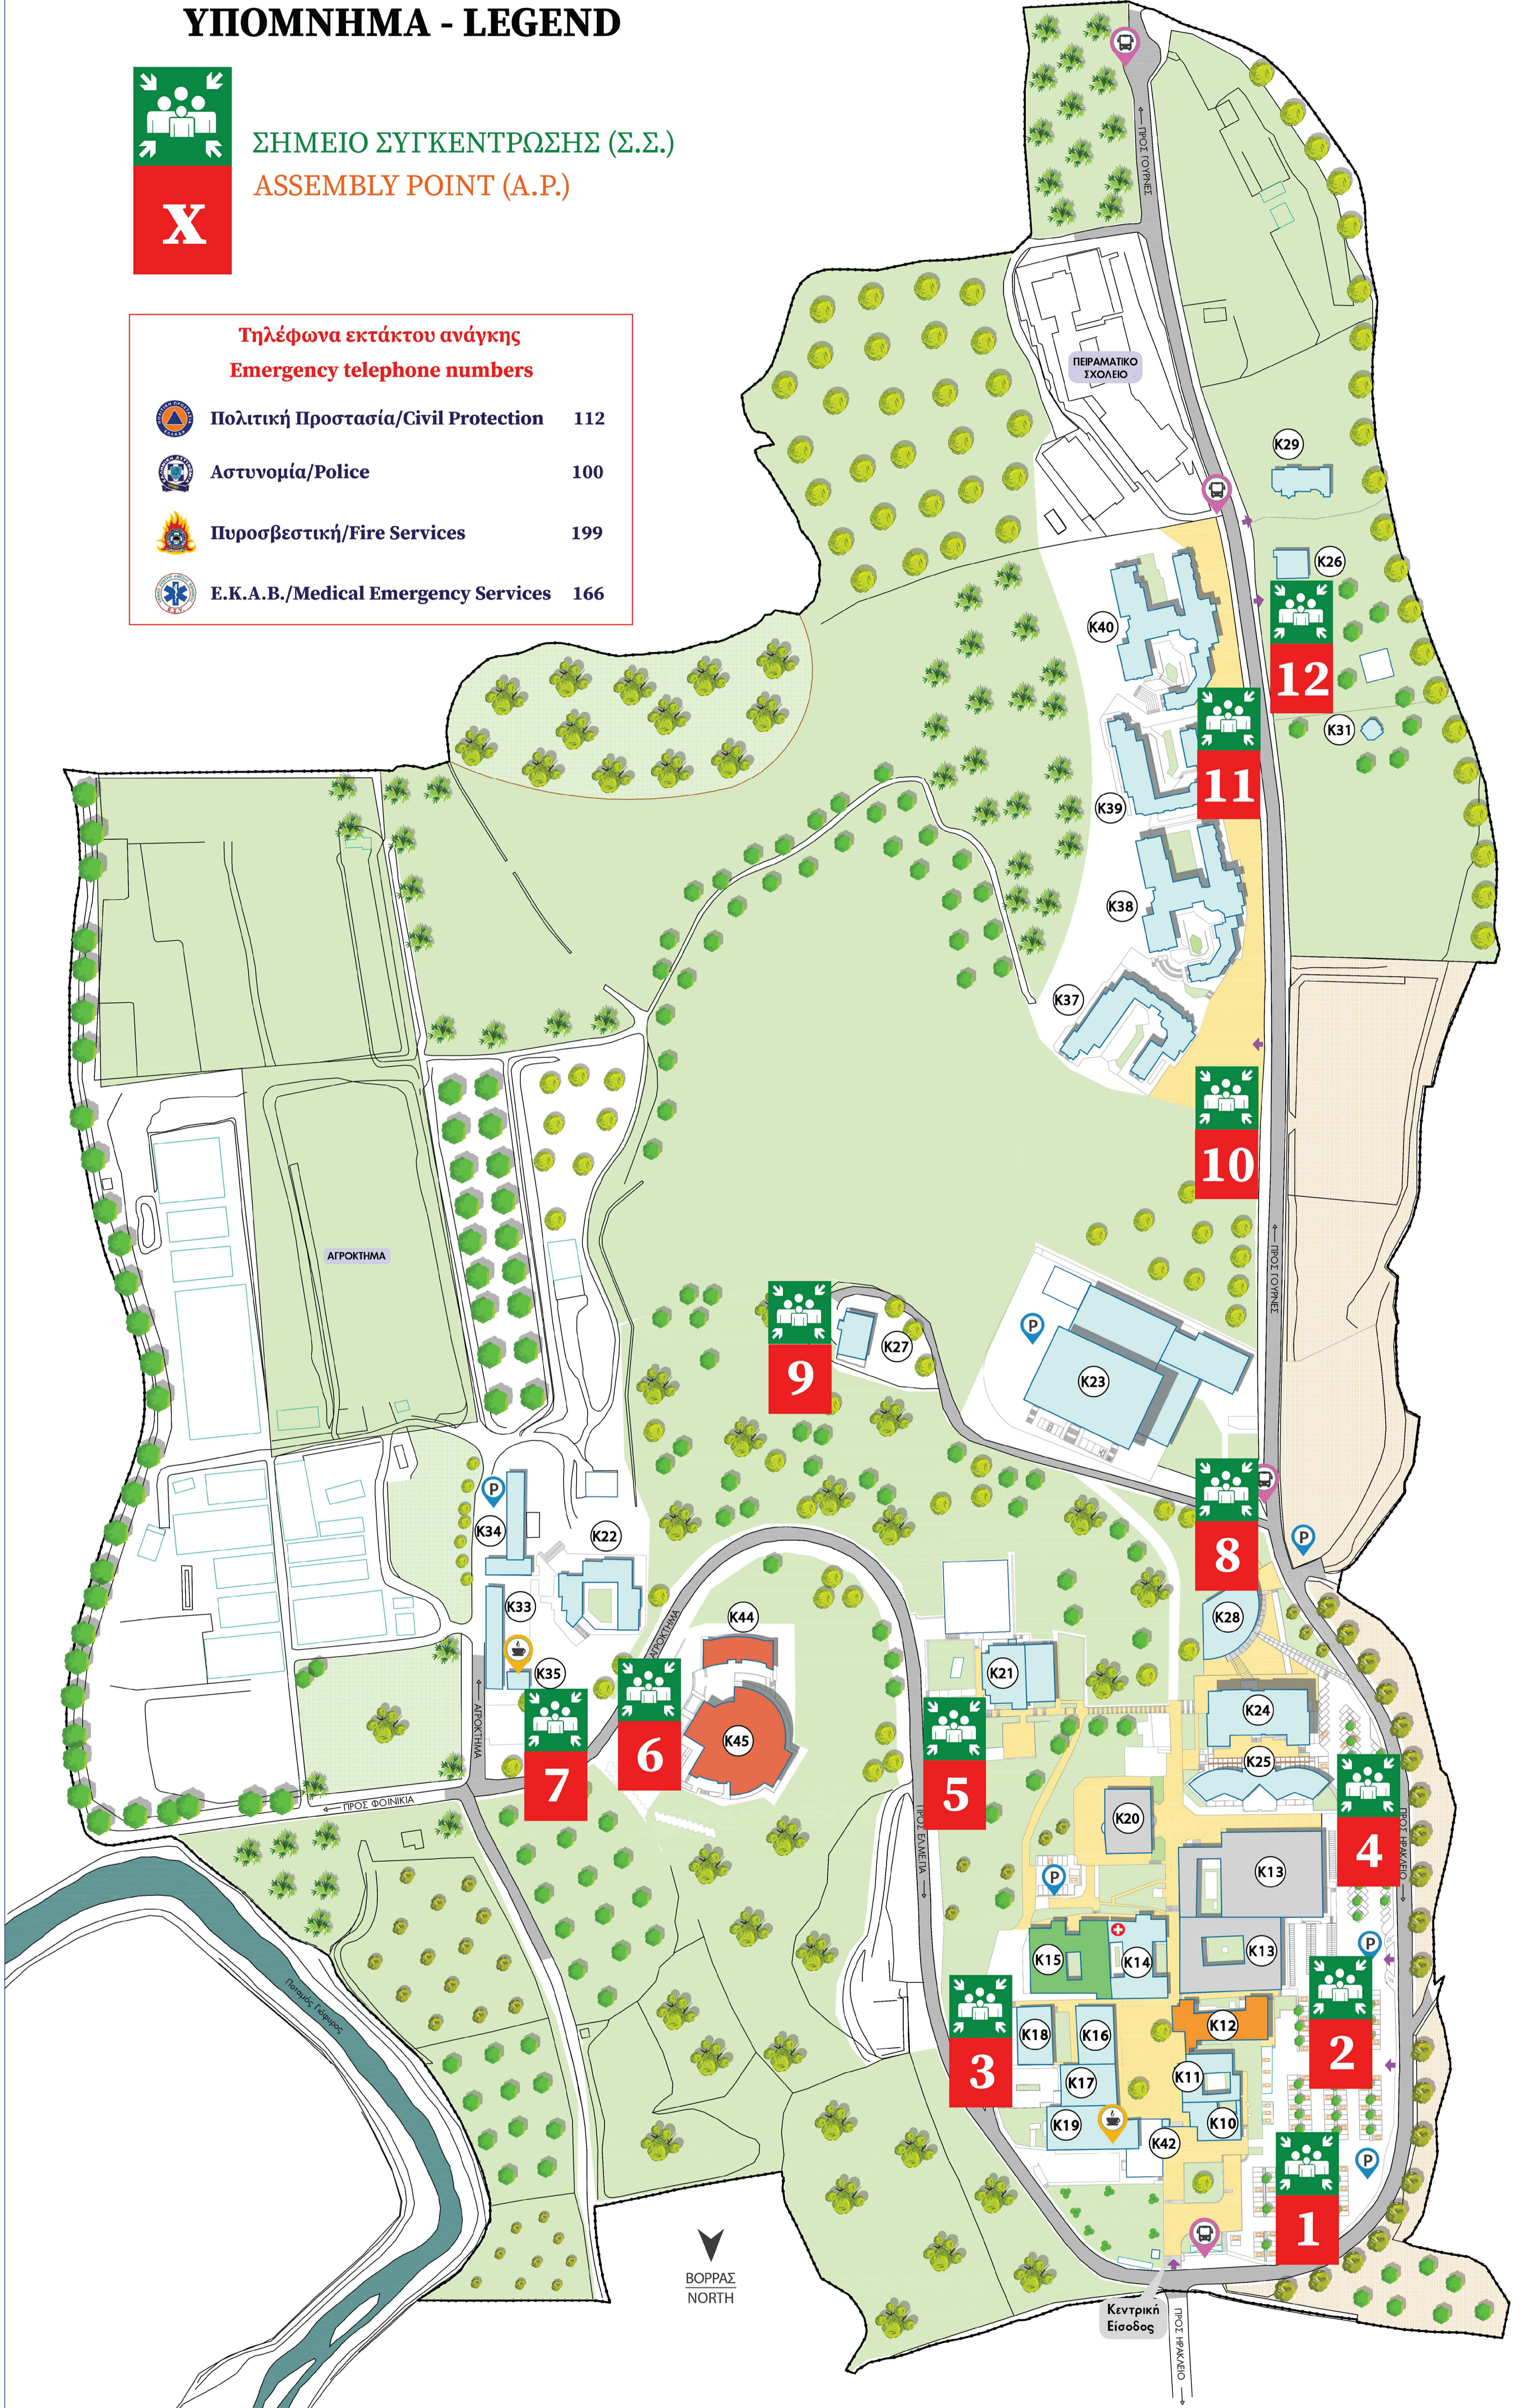

ΣΗΜΕΙΑ ΣΥΓΚΕΝΤΡΩΣΗΣ ΕΚΤΑΚΤΗΣ ΑΝΑΓΚΗΣ ASSEMBLY POINTS DURING EMERGENCY EVENT

ΥΠΟΜΝΗΜΑ - LEGEND

ΣΗΜΕΙΟ ΣΥΓΚΕΝΤΡΩΣΗΣ (Σ.Σ.)
ASSEMBLY POINT (A.P.)

Τηλέφωνα εκτάκτου ανάγκης Emergency telephone numbers

	Πολιτική Προστασία/Civil Protection	112
	Αστυνομία/Police	100
	Πυροσβεστική/Fire Services	199
	Ε.Κ.Α.Β./Medical Emergency Services	166

ΠΕΡΙΓΡΑΦΗ ΚΤΙΡΙΩΝ

- K10 ΠΡΥΤΑΝΕΙΑ
- K11 ΕΡΓΑΣΤΗΡΙΑ ΦΥΣΙΚΗΣ & ΧΗΜΕΙΑΣ "Κ11"
- K12 ΣΧΟΛΗ ΕΠΙΣΤΗΜΩΝ ΔΙΟΙΚΗΣΗΣ ΚΑΙ ΟΙΚΟΝΟΜΙΑΣ "Κ12" (ΓΡΑΜΜΑΤΕΙΑ)
- K13 ΣΧΟΛΗ ΜΗΧΑΝΙΚΩΝ "Κ13"
- K14 ΙΑΤΡΕΙΟ
- K15 ΣΧΟΛΗ ΓΕΩΠΟΝΙΚΩΝ ΕΠΙΣΤΗΜΩΝ "Κ15" (ΓΡΑΜΜΑΤΕΙΑ)
- K16 ΑΙΘΟΥΣΕΣ ΔΙΔΑΣΚΑΛΙΑΣ "Κ16" ΤΜΗΜΑ ΔΗΜΟΣΙΩΝ & ΔΙΕΘΝΩΝ ΣΧΕΣΕΩΝ
- K17 ΔΙΕΥΘΥΝΣΗ ΦΟΙΤΗΤΙΚΗΣ ΜΕΡΙΜΝΑΣ ΔΙΕΥΘΥΝΣΗ ΠΛΗΡΟΦΟΡΙΚΗΣ & ΒΙΒΛΙΟΘΗΚΗΣ ΕΙΔΙΚΟΣ ΛΟΓΑΡΙΑΣΜΟΣ ΚΟΝΔΥΛΙΩΝ ΕΡΕΥΝΑΣ (ΕΛΚΕ)
- K18 ΑΙΘΟΥΣΕΣ ΔΙΔΑΣΚΑΛΙΑΣ "Κ18" Δ.Τ.Υ. ΤΜΗΜΑ ΣΥΝΤΗΡΗΣΗΣ
- K19 ΕΣΤΙΑΤΟΡΙΟ / ΚΥΛΙΚΕΙΟ
- K20 ΣΧΟΛΗ ΜΗΧΑΝΙΚΩΝ "Κ20" (ΓΡΑΜΜΑΤΕΙΑ)
- K21 ΒΙΒΛΙΟΘΗΚΗ ΔΙΕΥΘΥΝΣΗ ΤΕΧΝΙΚΩΝ ΥΠΗΡΕΣΙΩΝ
- K22 ΔΙΕΥΘΥΝΣΗ ΑΓΡΟΚΤΗΜΑΤΟΣ
- K23 ΑΘΛΗΤΙΚΟ & ΣΥΝΕΔΡΙΑΚΟ ΚΕΝΤΡΟ "ΜΑΡΚΟΣ ΚΑΡΑΝΑΣΤΑΣΗΣ"
- K24 ΑΙΘΟΥΣΕΣ ΔΙΔΑΣΚΑΛΙΑΣ "Κ24"
- K25 ΑΜΦΙΘΕΑΤΡΙΚΕΣ ΑΙΘΟΥΣΕΣ "Κ25"
- K26 ΑΙΟΛΙΚΟ ΠΑΡΚΟ
- K27 ΠΑΙΔΙΚΟΣ ΣΤΑΘΜΟΣ
- K28 ΑΜΦΙΘΕΑΤΡΟ "Β. ΖΑΧΑΡΟΠΟΥΛΟΣ" (K28)
- K29 ΦΩΤΟΒΟΛΤΑΙΚΟ ΠΑΡΚΟ
- K31 ΒΙΟΚΛΙΜΑΤΙΚΗ ΚΑΤΟΙΚΙΑ
- K33 ΚΤΙΡΙΟ ΑΓΡΟΚΤΗΜΑΤΟΣ "Κ33"
- K34 ΚΤΙΡΙΟ ΑΓΡΟΚΤΗΜΑΤΟΣ "Κ34"
- K35 ΚΥΛΙΚΕΙΟ ΑΓΡΟΚΤΗΜΑΤΟΣ
- K37 - K38 - K39 - K40 ΦΟΙΤΗΤΙΚΕΣ ΕΣΤΙΕΣ "ΝΙΚΟΣ ΒΑΡΔΗΣ" (ΚΤΙΡΙΑ Α-Β-Γ-Δ)
- K42 ΦΥΛΑΚΙΟ
- K44 ΣΧΟΛΗ ΕΠΙΣΤΗΜΩΝ ΥΓΕΙΑΣ "Κ44" (ΓΡΑΜΜΑΤΕΙΑ)
- K45 ΣΧΟΛΗ ΕΠΙΣΤΗΜΩΝ ΥΓΕΙΑΣ "Κ45" (ΑΙΘΟΥΣΕΣ ΔΙΔΑΣΚΑΛΙΑΣ)

DESCRIPTION OF BUILDINGS

- K10 RECTORATE
- K11 PHYSICS & CHEMISTRY LABORATORIES "K11"
- K12 SCHOOL OF MANAGEMENT & ECONOMIC SCIENCES "K12" (ADMINISTRATION)
- K13 SCHOOL OF ENGINEERING "K13"
- K14 MEDICAL CENTER
- K15 SCHOOL OF AGRICULTURAL SCIENCES "K15" (ADMINISTRATION)
- K16 LECTURE THEATRES "K16" DEPARTMENT OF PUBLIC & INTERNATIONAL RELATIONS
- K17 STUDENT SUPPORT SERVICE COMPUTER & LIBRARY SERVICES SPECIAL ACCOUNT FOR RESEARCH FUNDS
- K18 LECTURE THEATRES "K18" MAINTENANCE DEPARTMENT
- K19 RESTAURANT / CAFÉ
- K20 SCHOOL OF ENGINEERING "K20" (ADMINISTRATION)
- K21 LIBRARY TECHNICAL SERVICES
- K22 FARM ADMINISTRATION
- K23 SPORT & CONFERENCE CENTER "MARKOS KARANASTASIS"
- K24 LECTURE ROOMS "K24"
- K25 AMPHITHEATRES "K25"
- K26 WIND ENERGY PARK
- K27 KINDERGARTEN
- K28 AMPHITHEATRE "V. ZACHAROPOULOS" (K28)
- K29 PHOTOVOLTAIC PARK
- K31 BIOCLIMATIC HOUSE
- K33 FARM BUILDING "K33"
- K34 FARM BUILDING "K34"
- K35 FARM CAFÉ
- K37 - K38 - K39 - K40 STUDENT HALLS OF RESIDENCE "NIKOS VARDIS"
- K42 SECURITY
- K44 SCHOOL OF HEALTH SCIENCES "K44" (ADMINISTRATION)
- K45 SCHOOL OF HEALTH SCIENCES "K45" (LECTURE ROOMS)

ΠΡΟΛΗΠΤΙΚΕΣ ΕΝΕΡΓΕΙΕΣ ΣΕ ΠΕΡΙΠΤΩΣΗ ΣΕΙΣΜΟΥ PREVENTIVE ACTIONS FOR EARTHQUAKE

Ενημερώσου για τους σεισμούς, τη σεισμικότητα της περιοχής σου και τα μέτρα προστασίας.

Be informed about earthquakes, seismicity of your area and safety standards.

Συζητήσε με τους συμμαθητές και τους καθηγητές σου και επισήμανε ποια είναι τα κατάλληλα σημεία προφύλαξης ανά χώρο, ποια είναι τα χρήσιμα τηλέφωνα σε περίπτωση έκτακτης ανάγκης, ποιος είναι ο κοντινός χώρος που θα καταφύγεις και θα συναντηθείς μετά από ένα σεισμό.